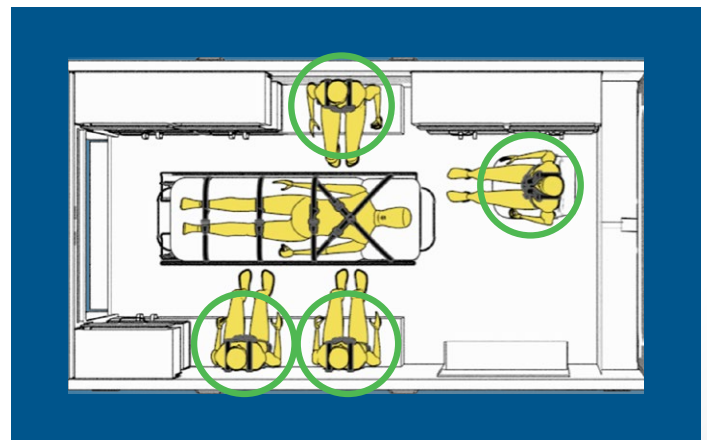

# The First Frontal Impact Airbag System for Ambulances

Mbrace integrates an airbag into the multi-point restraint system. It deploys and moves with emergency care providers in **frontal impact collisions** and **rollovers**.

## The New Safety Standard

Mbrace is now available as an option on all new Type I and III ambulances for the attendant seat\* and for side-facing positions, which include the CPR seat and squad bench.

\*Mbrace will not be installed in the attendant seat if an Integrated Child Seat (ICS) is installed.

## Safety and Freedom to Work

MBrace is innovatively designed to give first responders the freedom to do their jobs—providing access to patients and supplies while remaining secured in a four-point harness with one point of connection.